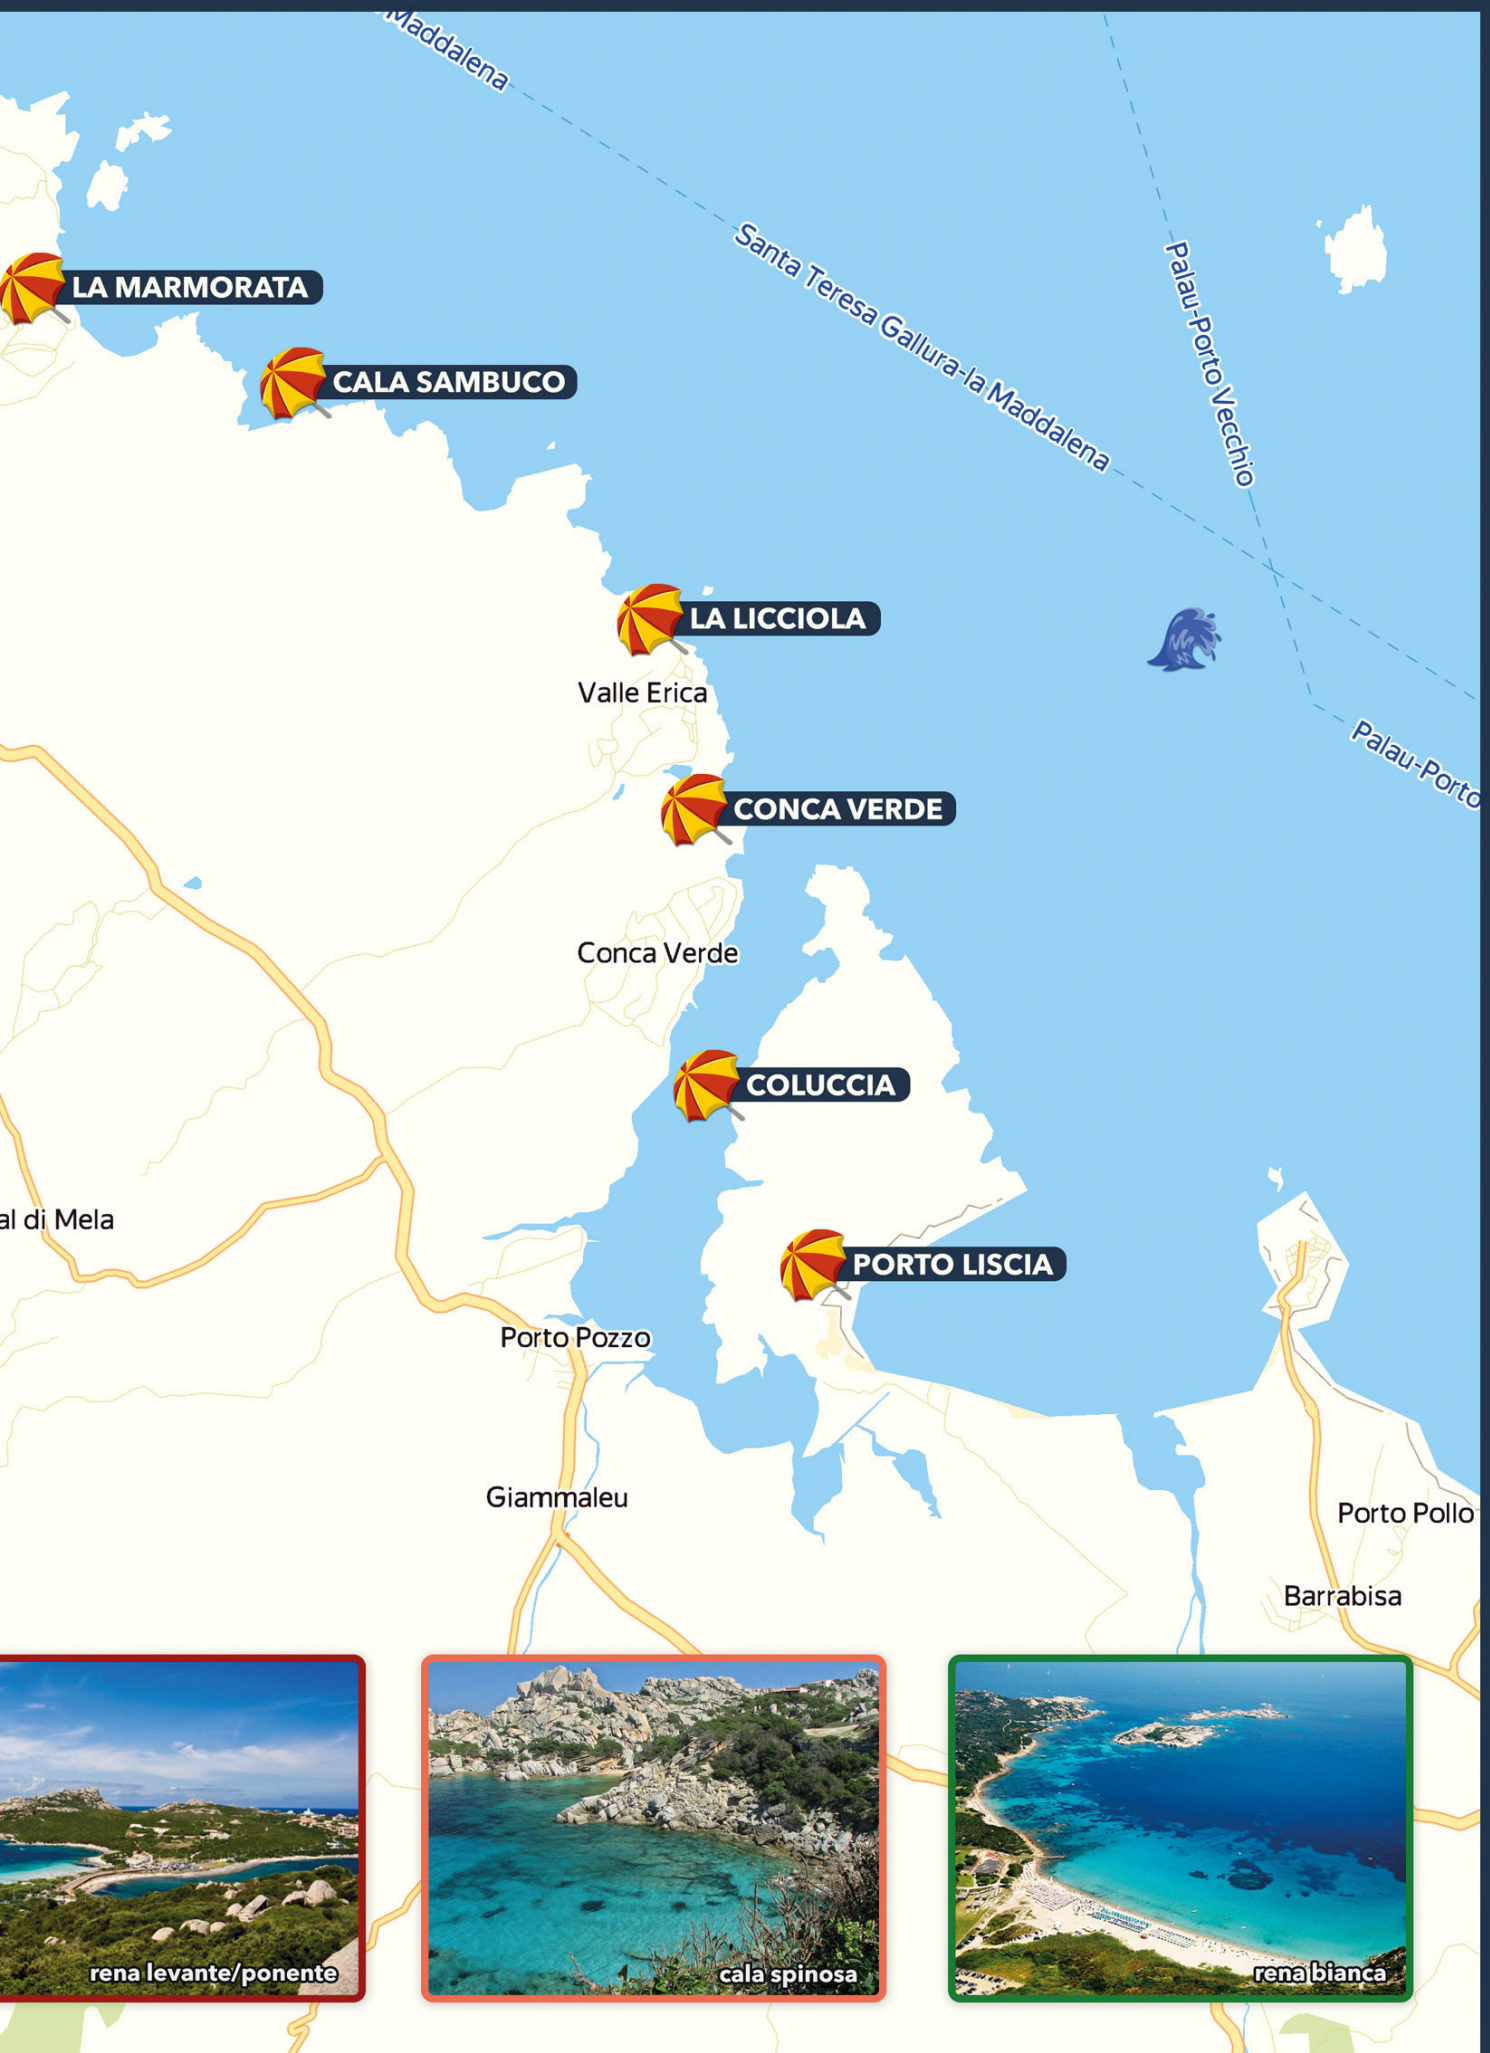

rena levante/ponente

cala spinosa

rena bianca

LA MARMORATA

CALA SAMBUCO

LA LICCIOLA

CONCA VERDE

COLUCCIA

PORTO LISCIA

Maddalena

Santa Teresa Gallura-la Maddalena

Palau-Porto Vecchio

Palau-Porto

Valle Erica

Conca Verde

Porto Pozzo

Giammaleu

Porto Pollo

Barrabisa

al di Mela